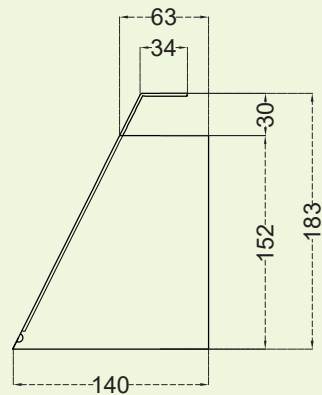

kaarbhaar

Tilt

a table lamp.

DIMENSIONS - 280mm x 280mm x 203mm

COMPONENTS - Lamp shade x 1
Lamp body x 1
Wooden ball x 1

WEIGHT - 3 kgs

MATERIALS - Stainless steel, Wood

LAMPING SPECS - E-14 CE bulbholder
E-14, 2W-2200K-warm white
CE Certified, Dimmable

LEAD TIME - 2 Weeks

*All measurements are in mm

note

All our products are hand crafted and may carry inconsistencies, it's the marks of the maker that narrate the story of the countless hours spent into developing these beautiful pieces.

TILT - Assembled

TOP

FRONT

Tilt

a table lamp.

DIMENSIONS - 280mm x 280mm x 203mm

COMPONENTS - Lamp shade x 1
Lamp body x 1
Wooden ball x 1

WEIGHT - 3 kgs