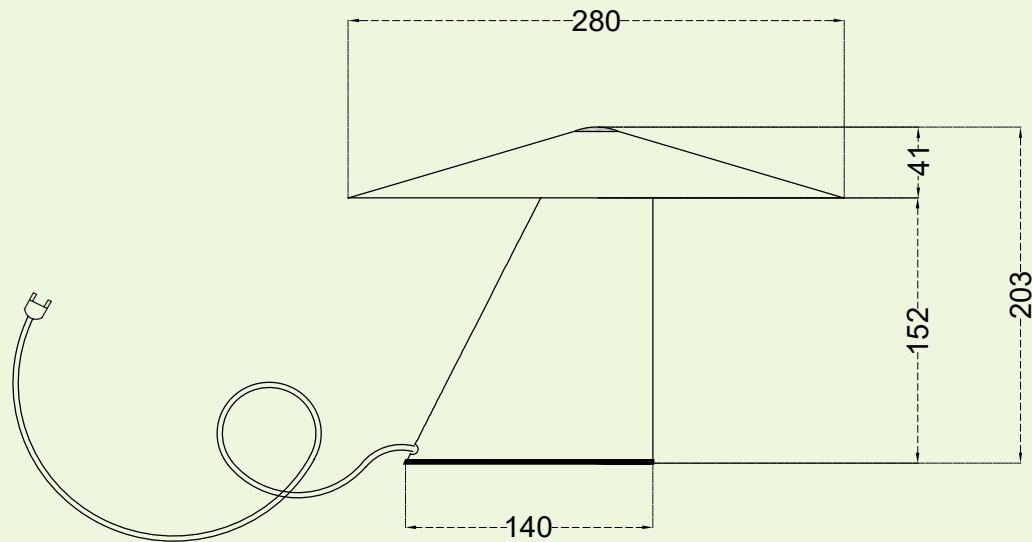

kaarbhaar

Tilt

a table lamp.

DIMENSIONS - 280mm x 280mm x 203mm

COMPONENTS - Lamp shade x 1
Lamp body x 1
Wooden ball x 1

WEIGHT - 3 kgs

MATERIALS - Stainless steel, Wood

LAMPING SPECS - E-14 CE bulbholder
E-14, 2W-2200K-warm white
CE Certified, Dimmable

LEAD TIME - 2 Weeks

*All measurements are in mm

note

All our products are hand crafted and may carry inconsistencies, it's the marks of the maker that narrate the story of the countless hours spent into developing these beautiful pieces.

TILT - Assembled

TOP

FRONT

Tilt

a table lamp.

DIMENSIONS - 280mm x 280mm x 203mm

COMPONENTS - Lamp shade x 1
Lamp body x 1
Wooden ball x 1

WEIGHT - 3 kgs