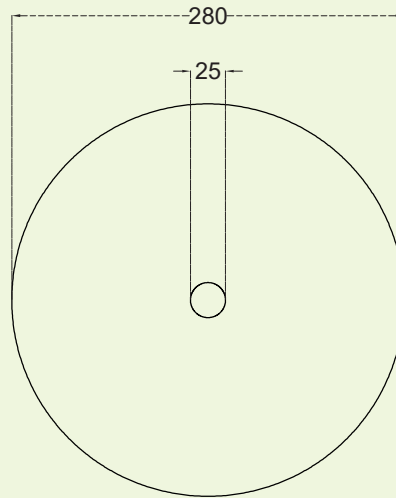

kaarbhaar

Tilt

a table lamp.

DIMENSIONS - 280mm x 280mm x 203mm

COMPONENTS - Lamp shade x 1
Lamp body x 1
Wooden ball x 1

WEIGHT - 3 kgs

MATERIALS - Stainless steel, Wood

LAMPING SPECS - E-14 CE bulbholder
E-14, 2W-2200K-warm white
CE Certified, Dimmable

LEAD TIME - 2 Weeks

*All measurements are in mm

note

All our products are hand crafted and may carry inconsistencies, it's the marks of the maker that narrate the story of the countless hours spent into developing these beautiful pieces.

TILT - Assembled

TOP

FRONT

Tilt

a table lamp.

DIMENSIONS - 280mm x 280mm x 203mm

COMPONENTS - Lamp shade x 1
Lamp body x 1
Wooden ball x 1

WEIGHT - 3 kgs