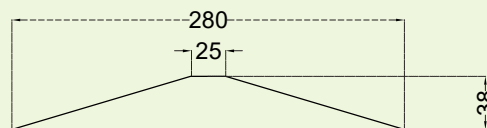

kaarbhaar

Tilt

a table lamp.

DIMENSIONS - 280mm x 280mm x 203mm

COMPONENTS - Lamp shade x 1
Lamp body x 1
Wooden ball x 1

WEIGHT - 3 kgs

MATERIALS - Stainless steel, Wood

LAMPING SPECS - E-14 CE bulbholder
E-14, 2W-2200K-warm white
CE Certified, Dimmable

LEAD TIME - 2 Weeks

*All measurements are in mm

note

All our products are hand crafted and may carry inconsistencies, it's the marks of the maker that narrate the story of the countless hours spent into developing these beautiful pieces.

TILT - Assembled

TOP

FRONT

Tilt

a table lamp.

DIMENSIONS - 280mm x 280mm x 203mm

COMPONENTS - Lamp shade x 1
Lamp body x 1
Wooden ball x 1

WEIGHT - 3 kgs