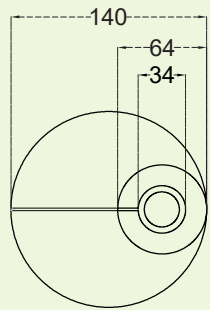

kaarbhaar

Tilt

a table lamp.

DIMENSIONS - 280mm x 280mm x 203mm

COMPONENTS - Lamp shade x 1
Lamp body x 1
Wooden ball x 1

WEIGHT - 3 kgs

MATERIALS - Stainless steel, Wood

LAMPING SPECS - E-14 CE bulbholder
E-14, 2W-2200K-warm white
CE Certified, Dimmable

LEAD TIME - 2 Weeks

*All measurements are in mm

note

All our products are hand crafted and may carry inconsistencies, it's the marks of the maker that narrate the story of the countless hours spent into developing these beautiful pieces.

TILT - Assembled

TOP

FRONT

Tilt

a table lamp.

DIMENSIONS - 280mm x 280mm x 203mm

COMPONENTS - Lamp shade x 1
Lamp body x 1
Wooden ball x 1

WEIGHT - 3 kgs