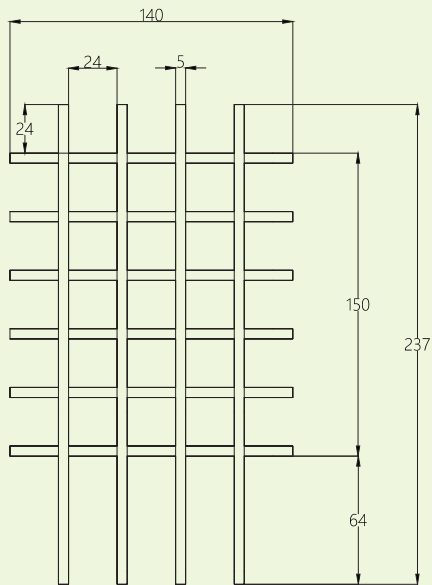

SCAFFOLD

Born from the quiet poetry of urban scaffolding, this candle stand reinterprets a fleeting construction geometry into a lasting object of light.

Square brass rods rise and intersect like a miniature architectural landscape—an open framework that invites you to choreograph anywhere from one to fifteen candles. Each arrangement becomes its own constellation, shifting the mood and meaning of the piece.

The raw welds and lightly unfinished brass hold onto the honesty of their making, preserving the spirit of a structure still becoming.

SCAFFOLD

a candle stand.

DIMENSIONS - 237mm x 140mm x 61mm

COMPONENTS - Brass stand x 1

WEIGHT - 1 kgs approx

MATERIALS - BRASS

LEAD TIME - 5 days

*All measurements are in mm

*Compatible with most long candles with Dia22mm

note

All our products are hand crafted and may carry inconsistencies, it's the marks of the maker that narrate the story of the countless hours spent into developing these beautiful pieces.