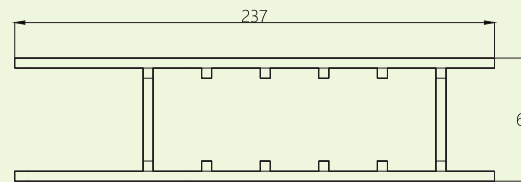

SCAFFOLD

Born from the quiet poetry of urban scaffolding, this candle stand reinterprets a fleeting construction geometry into a lasting object of light.

Square brass rods rise and intersect like a miniature architectural landscape—an open framework that invites you to choreograph anywhere from one to fifteen candles. Each arrangement becomes its own constellation, shifting the mood and meaning of the piece.

The raw welds and lightly unfinished brass hold onto the honesty of their making, preserving the spirit of a structure still becoming.

SCAFFOLD

a candle stand.

DIMENSIONS - 237mm x 140mm x 61mm

COMPONENTS - Brass stand x 1

WEIGHT - 1 kgs approx

MATERIALS - BRASS

LEAD TIME - 5 days

*All measurements are in mm

*Compatible with most long candles with Dia22mm

note

All our products are hand crafted and may carry inconsistencies, it's the marks of the maker that narrate the story of the countless hours spent into developing these beautiful pieces.