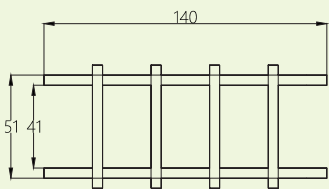

SCAFFOLD

Born from the quiet poetry of urban scaffolding, this candle stand reinterprets a fleeting construction geometry into a lasting object of light.

Square brass rods rise and intersect like a miniature architectural landscape—an open framework that invites you to choreograph anywhere from one to fifteen candles. Each arrangement becomes its own constellation, shifting the mood and meaning of the piece.

The raw welds and lightly unfinished brass hold onto the honesty of their making, preserving the spirit of a structure still becoming.

SCAFFOLD

a candle stand.

DIMENSIONS - 237mm x 140mm x 61mm

COMPONENTS - Brass stand x 1

WEIGHT - 1 kgs approx

MATERIALS - BRASS

LEAD TIME - 5 days

*All measurements are in mm

*Compatible with most long candles with Dia22mm

note

All our products are hand crafted and may carry inconsistencies, it's the marks of the maker that narrate the story of the countless hours spent into developing these beautiful pieces.